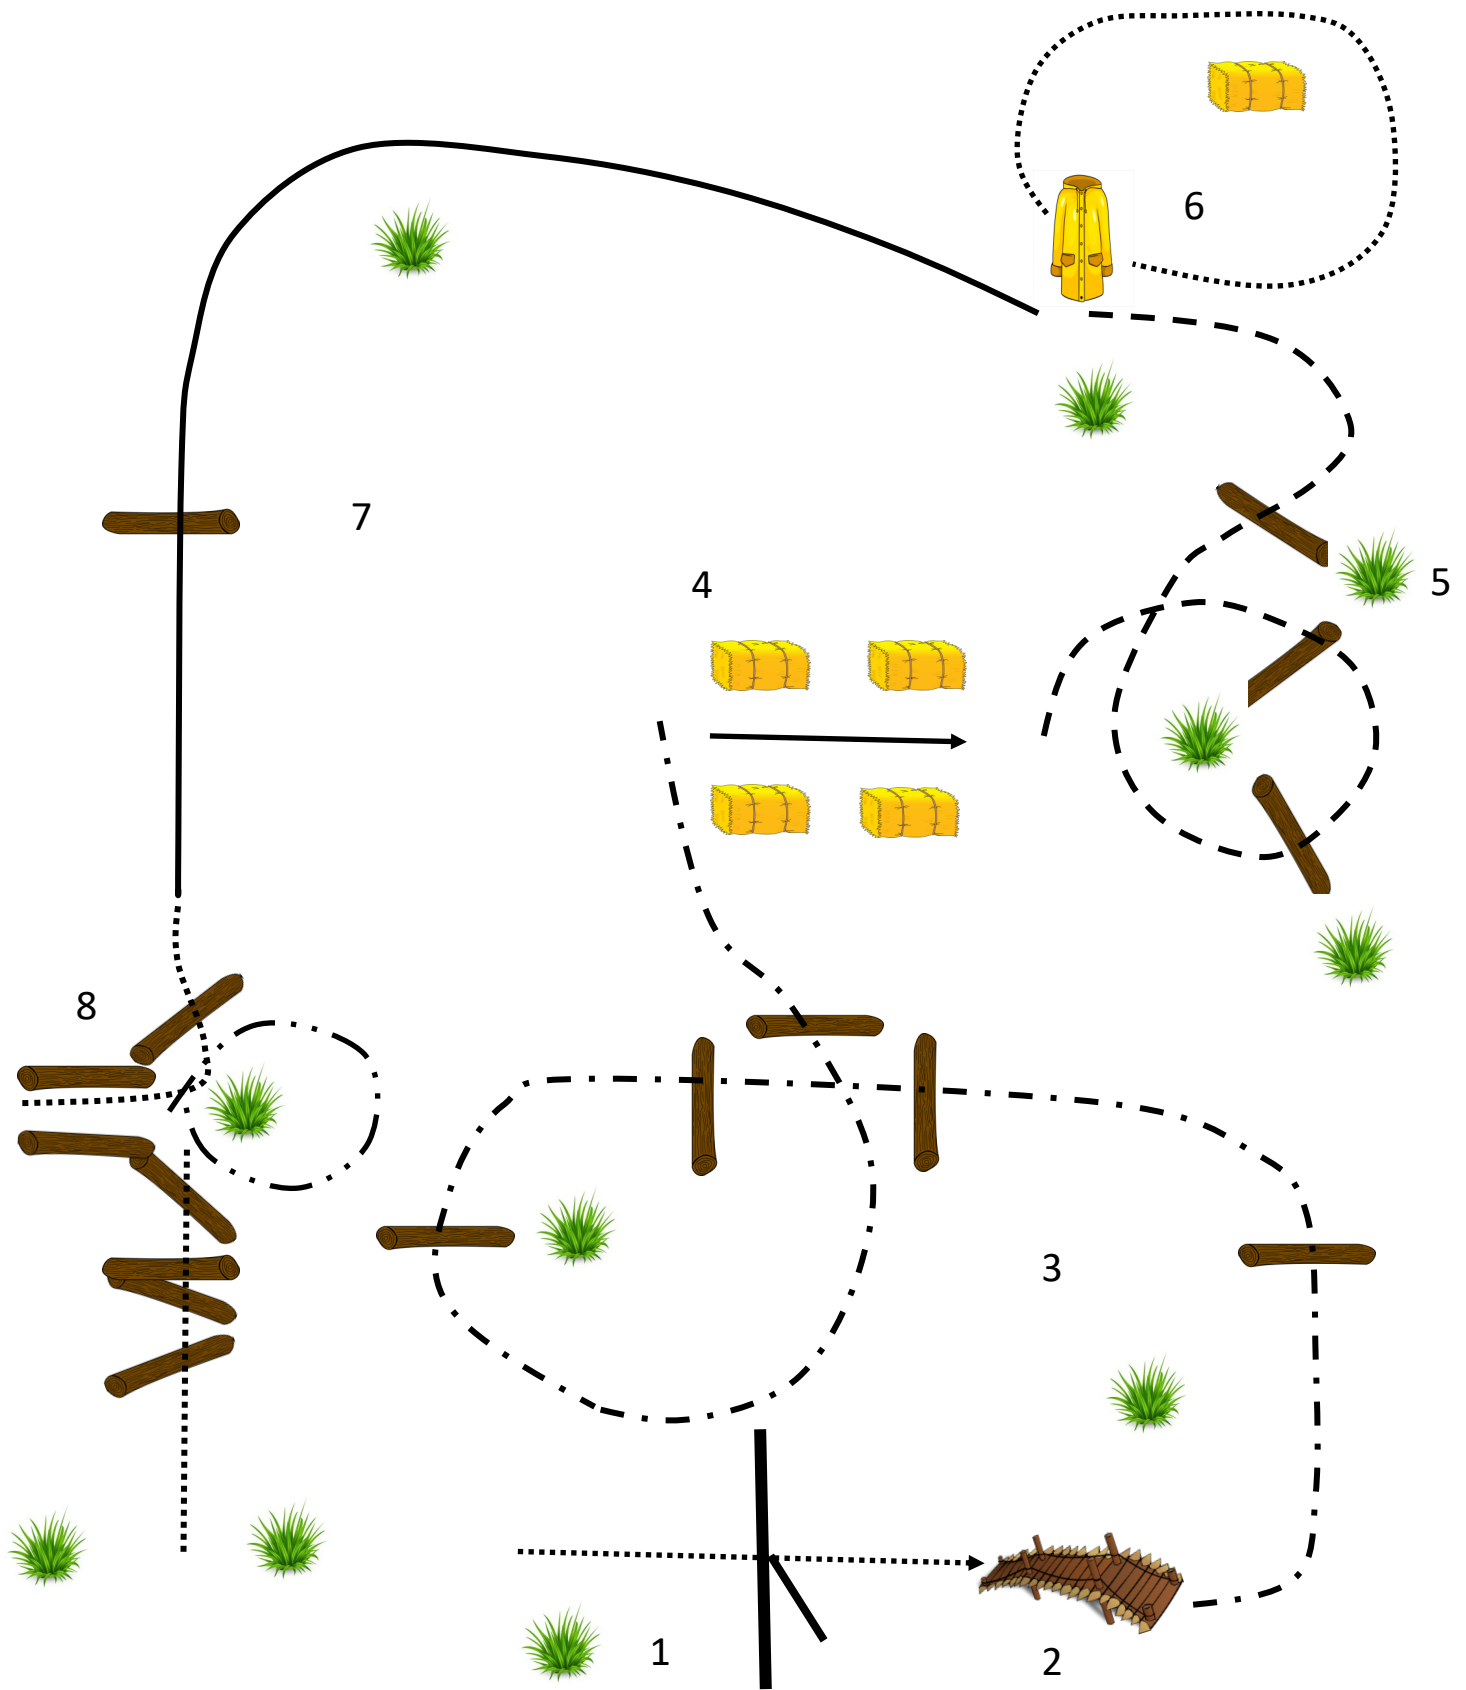

RHAA VIC State 2026 Ranch Trail: Intermediate Horse/Rider/Youth, Green Horse

- 1 Walk to gate, work gate and walk to bridge
- 2 Walk over bridge
- 3 Extended trot over logs and stop at hay bales
- 4 Side pass between hay bales
- 5 Trot over logs to Slicker
- 6 Pick up slicker and carry it around hay bale to the right at walk or trot, replace slicker
- 7 Lope over log left lead
- 8 Walk over log into chute, back around bush either direction and walk over logs, exit arena at walk.

Pattern provided by : Kim Thake