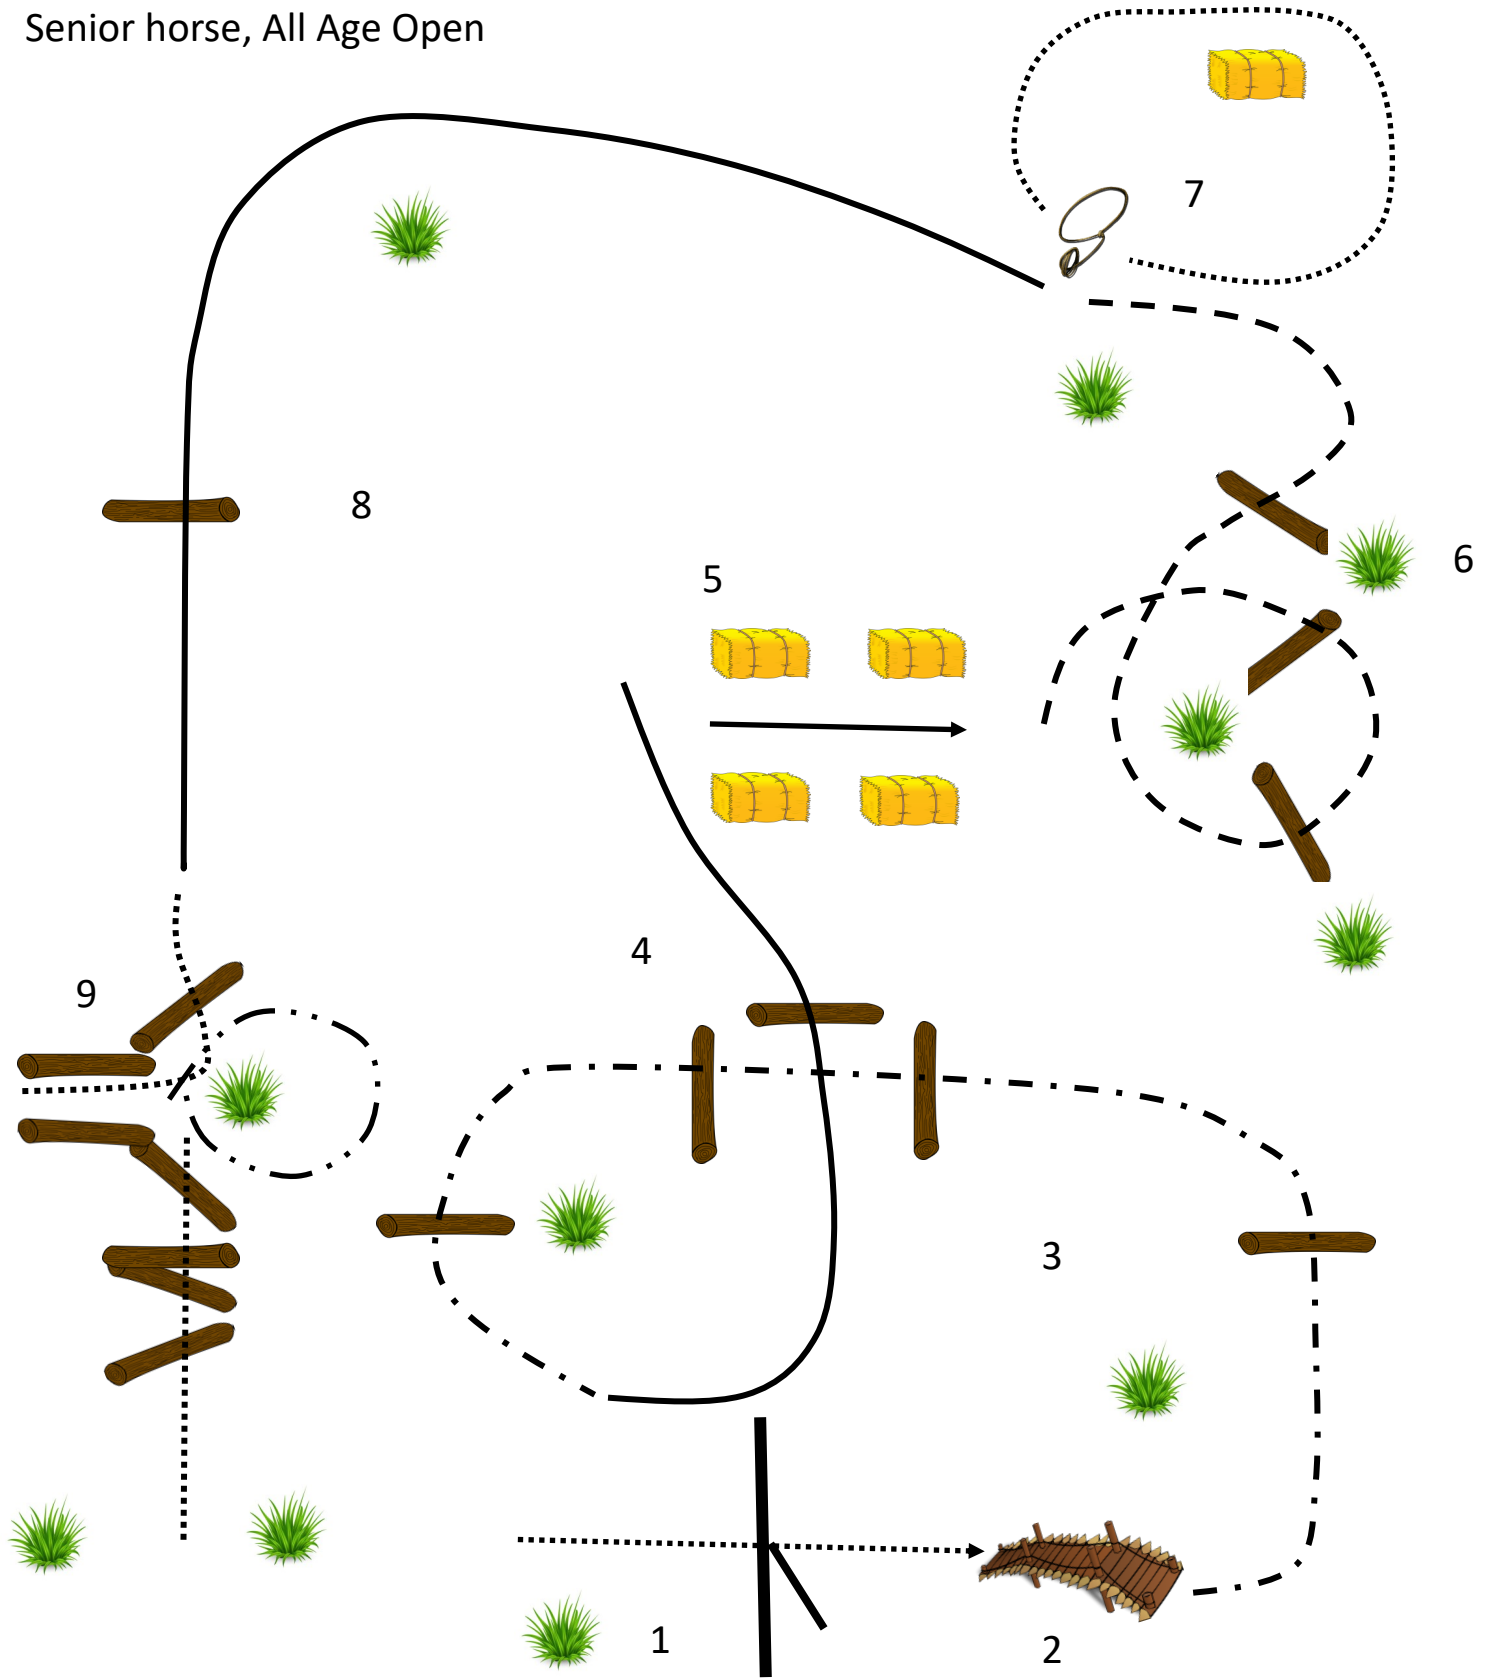

RHAA VIC State 2026 Ranch Trail: Amateur, Select Amateur, Masters, Junior/
Senior horse, All Age Open

- 1 Walk to gate, work gate and walk to bridge
- 2 Walk over bridge
- 3 Extended trot over logs
- 4 Lope left lead over log and stop at hay bales
- 5 Side pass between hay bales
- 6 Trot over logs to drag
- 7 Drag around hay bale to the right at walk or trot
- 8 Lope over Jump left lead
- 9 Walk over log into chute, back around bush either direction and walk over logs, exit arena at walk.

Pattern provided by : Kim Thake